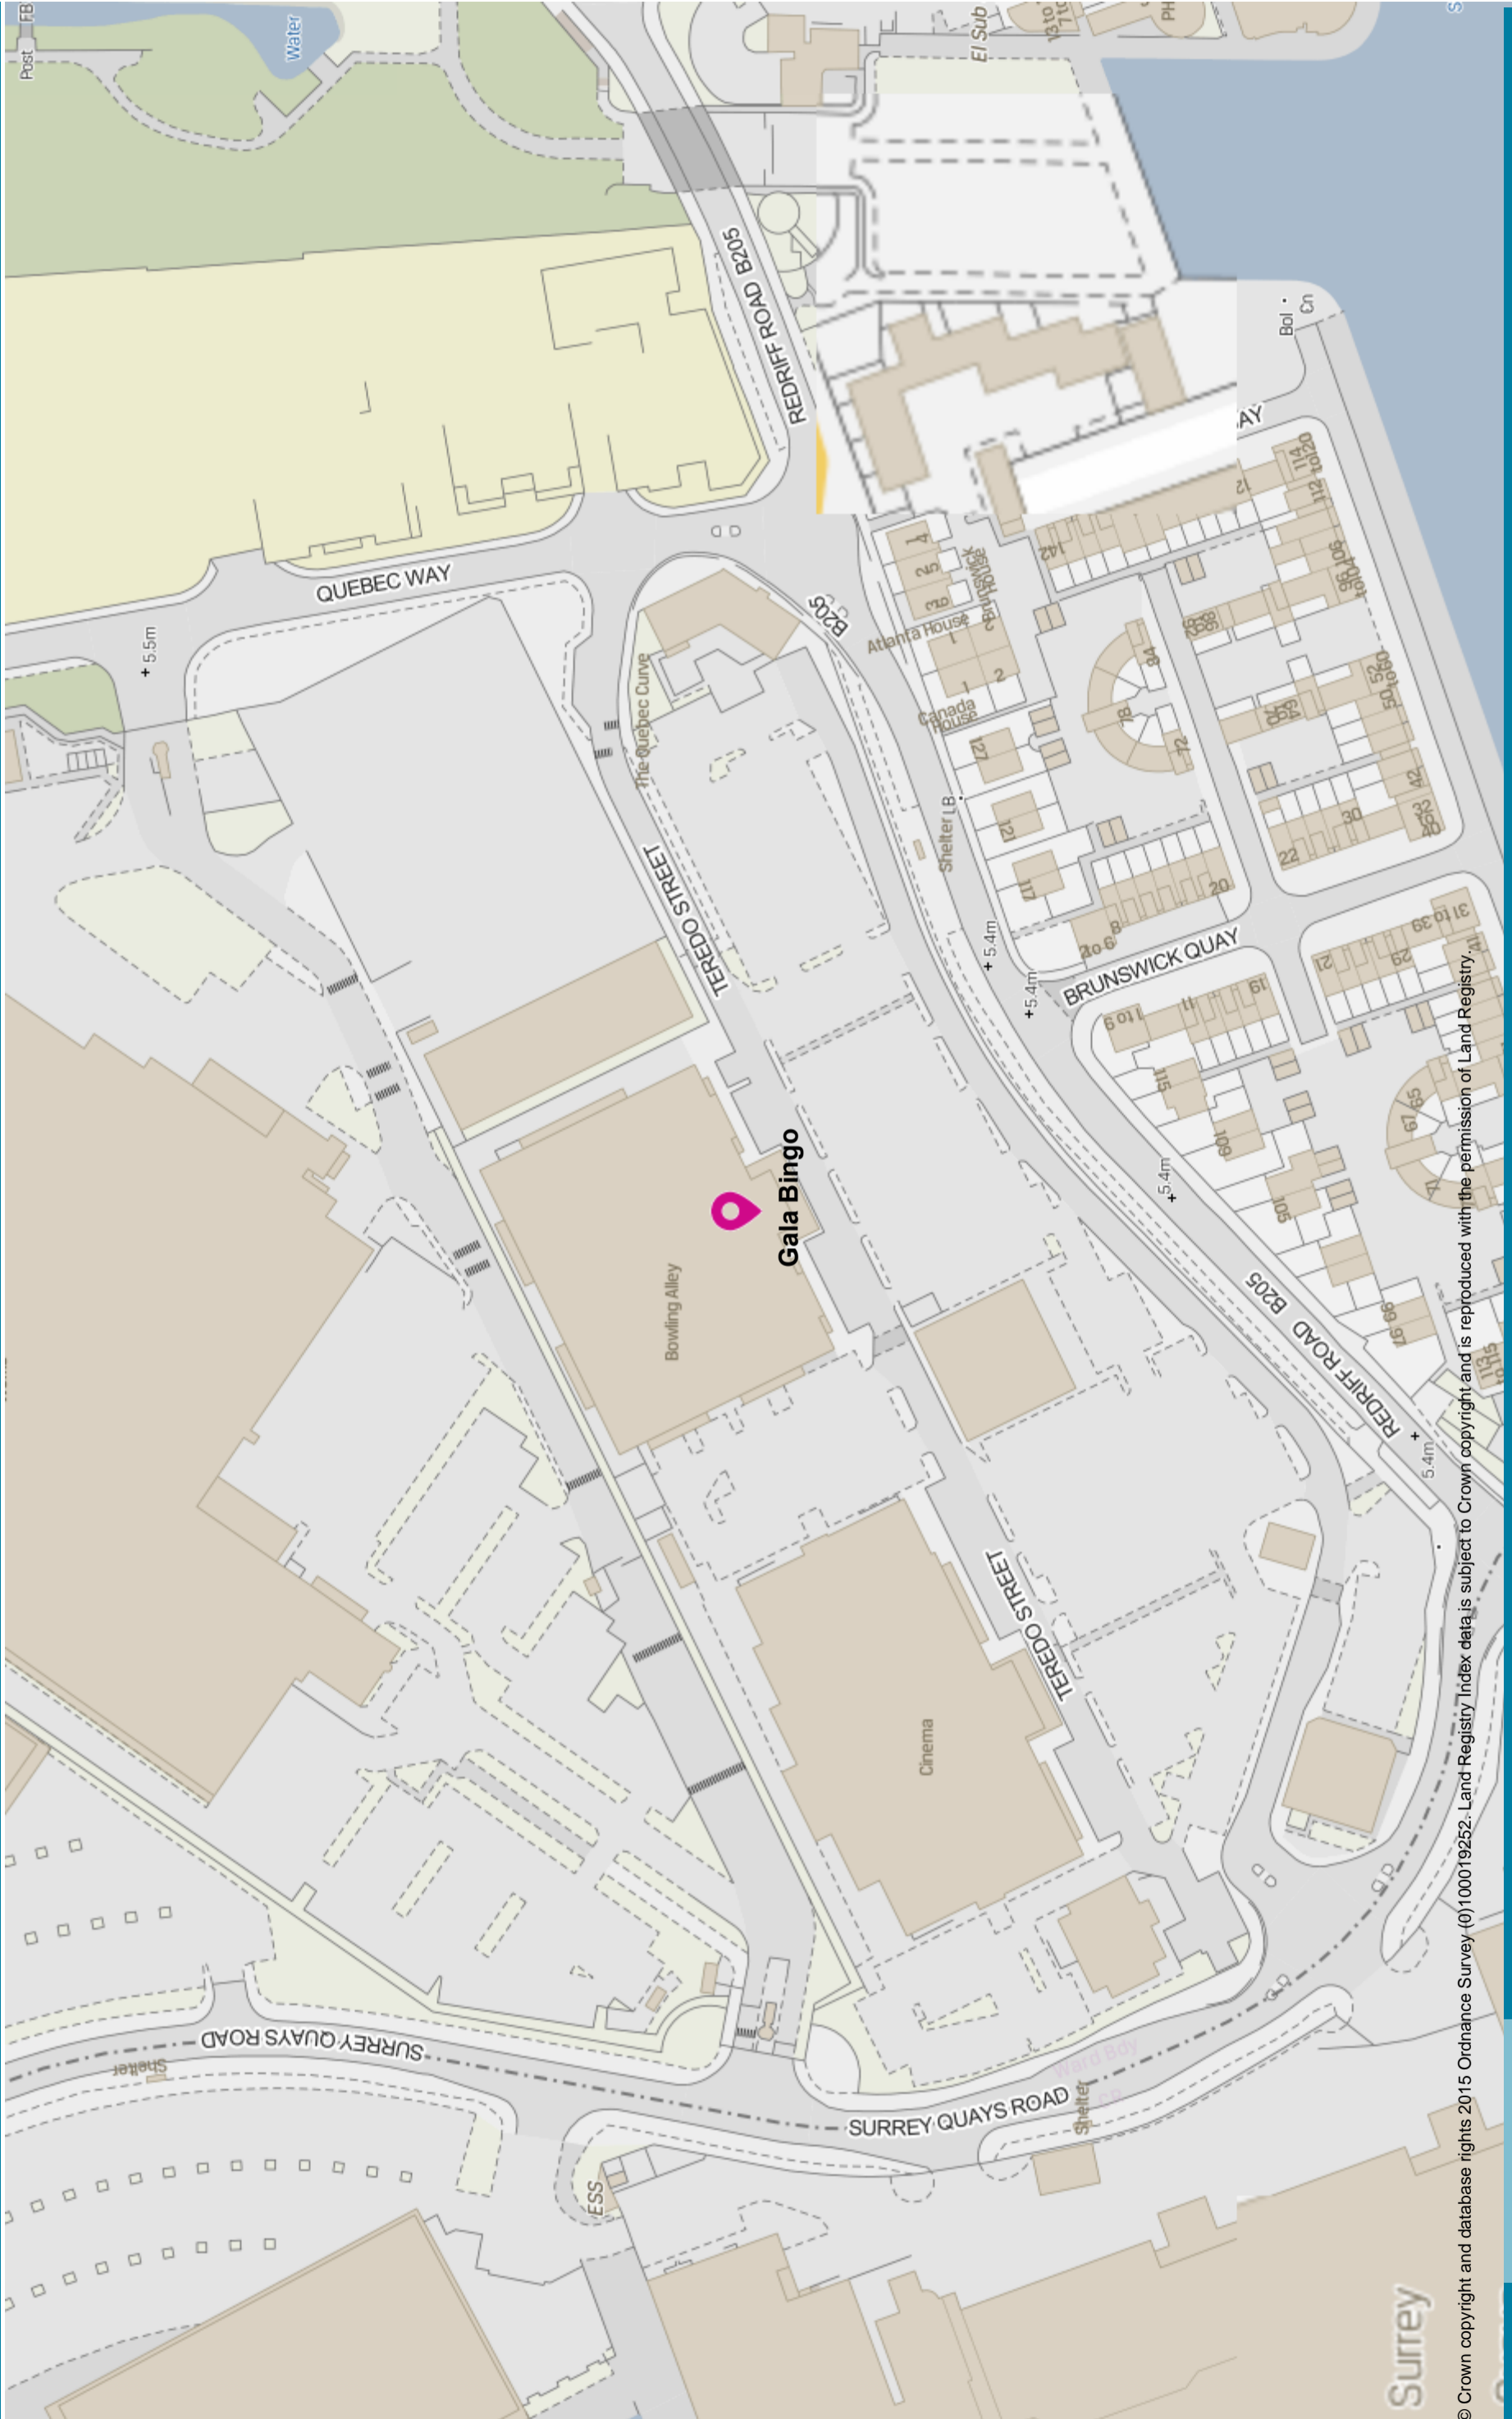

GALA, GALA BINGO, THE MAST LEISURE PARK,

Surrey

© Crown copyright and database rights 2015 Ordnance Survey (0)100019252. Land Registry Index data is subject to Crown copyright and is reproduced with the permission of Land Registry.

50 m

Scale = 1 : 4000 mm

4-Jul-2017